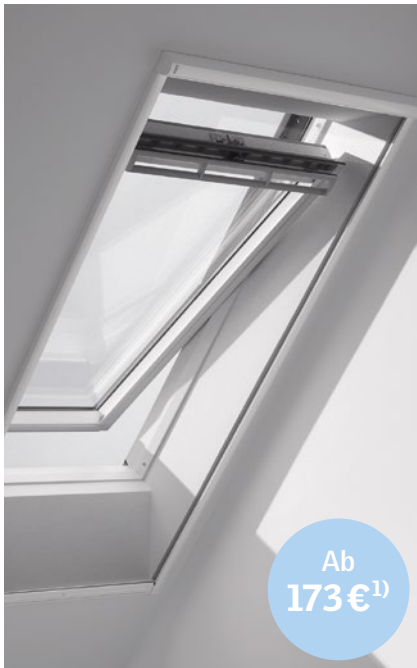

Insektenschutz-Rollos

Ab
173€¹⁾